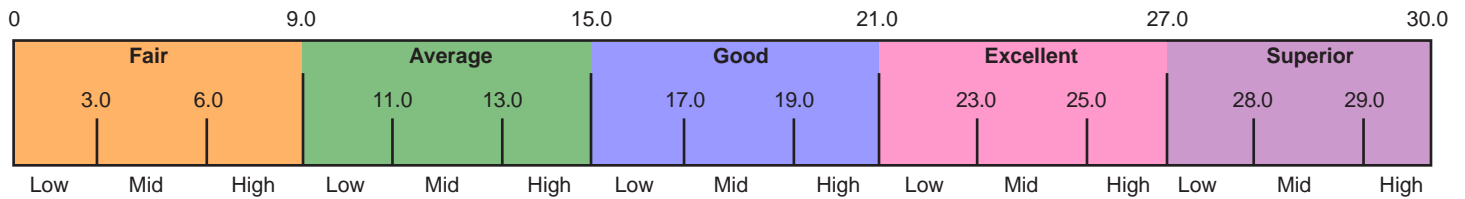

Team and Pair Scoring Scale

30 point Caption Scale for Content

30 point Caption Scale for Precision and Unison

40 point Caption Scale for General Effect

100 point Total Score Scale

Team Role Models

Pair Role Models