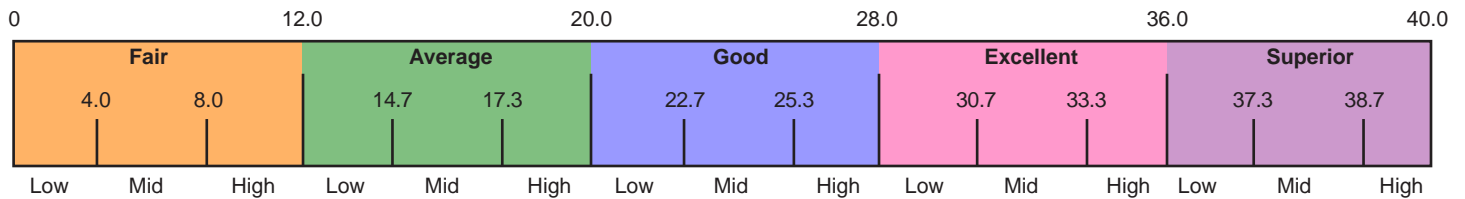

Team and Pair Scoring Scale

30 point Caption Scale for Content

30 point Caption Scale for Precision and Unison

40 point Caption Scale for General Effect

100 point Total Score Scale

Team Role Models

Pair Role Models