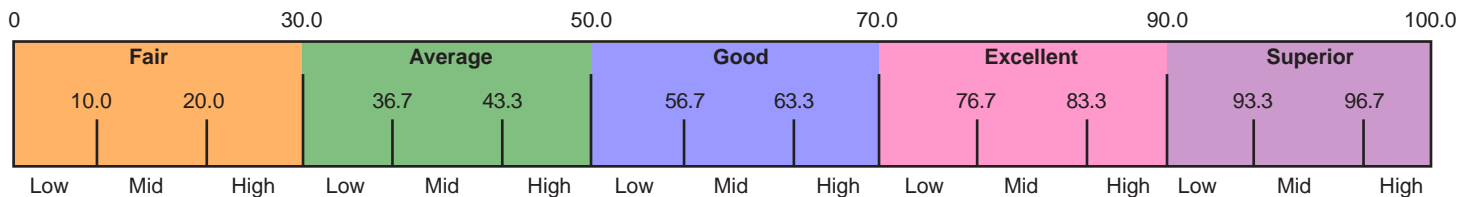

Team and Pair Scoring Scale

30 point Caption Scale for Content

30 point Caption Scale for Precision and Unison

40 point Caption Scale for General Effect

100 point Total Score Scale

Team Role Models

Pair Role Models