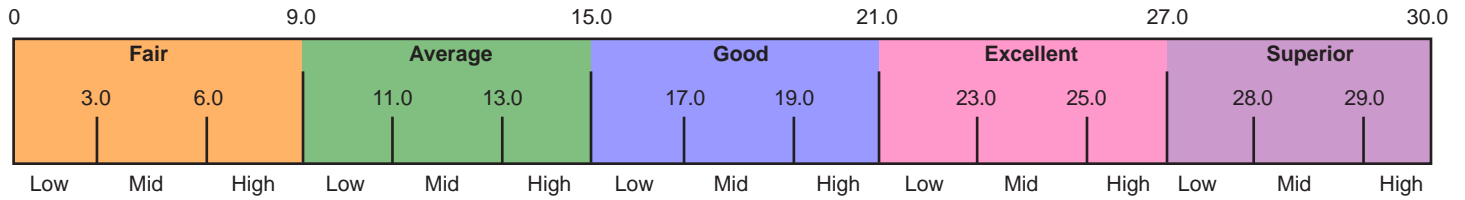

Team and Pair Scoring Scale

30 point Caption Scale for Content

30 point Caption Scale for Precision and Unison

40 point Caption Scale for General Effect

100 point Total Score Scale

Team Role Models

Pair Role Models